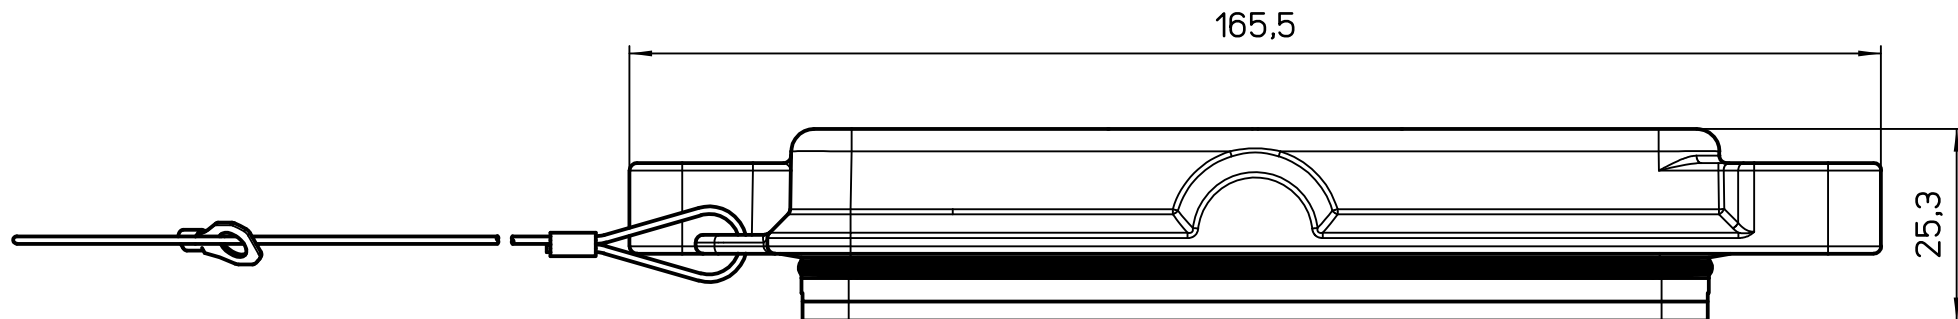

Diritti riservati All rights reserved

1

2

3

REV.	DATE	SIGNATURE		
		Dimensions in mm	Simplified representation with dimensions without tolerance	
Original Size A4		CGC 16 G	Scale 1:1	
Date	19/01/23	IP68 covers for screw locking hood, size "77.27"		
Sign.	S.Diasparra			