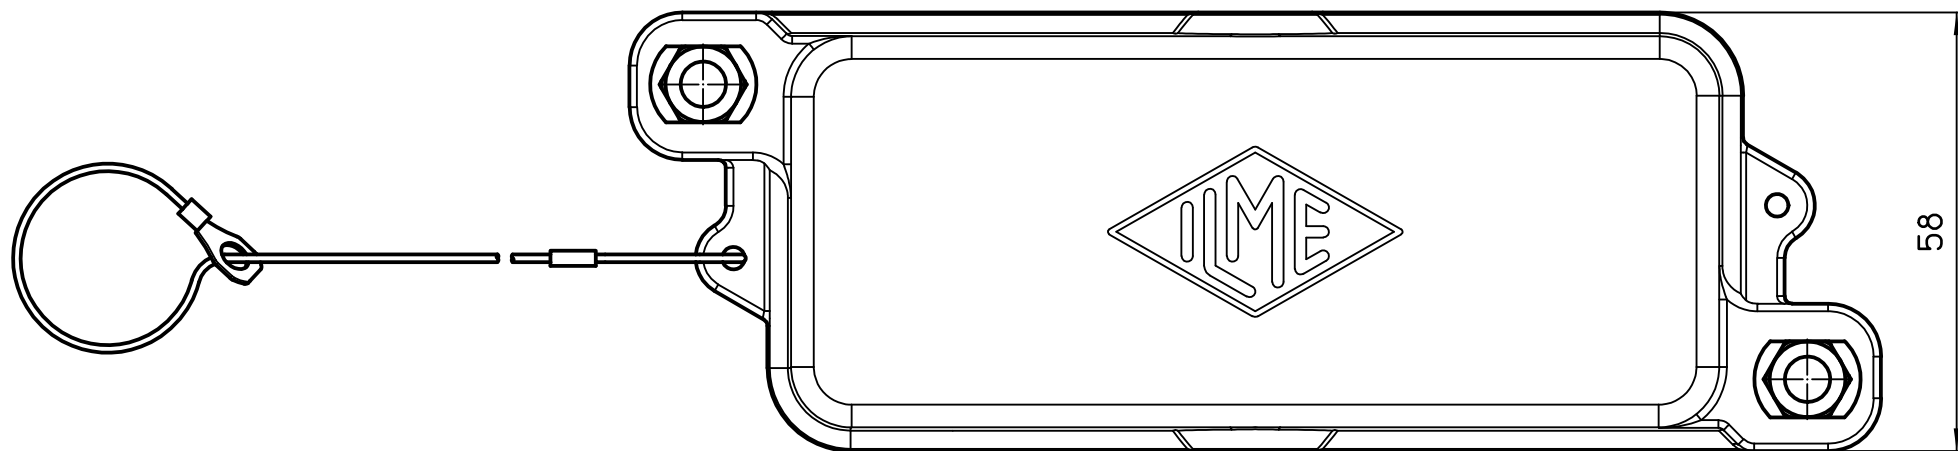

Diritti riservati All rights reserved

1

2

3

REV.	DATE	SIGNATURE		
		Dimensions in mm	Simplified representation with dimensions without tolerance	
Original Size A4		CGC 16 G	Scale 1:1	
Date	19/01/23	IP68 covers for screw locking hood, size "77.27"		
Sign.	S.Diasparra			