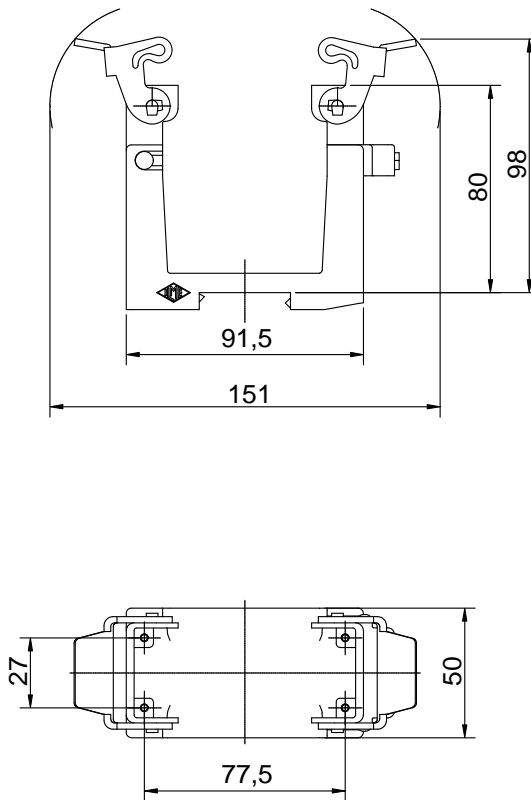

Diritti riservati All rights reserved

Date	04.01.2007	<b>COB 16 BC</b>	Scale
Sign.		carrier basepl. x mount. on DIN EN60715	1:2
			