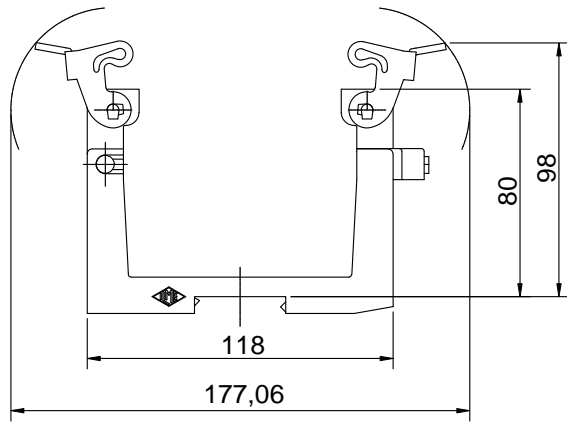

Diritti riservati All rights reserved

Date	04.01.2007	COB 24 BC	Scale	
Sign.		carrier basepl. x mount. on DIN EN60715	1:2	