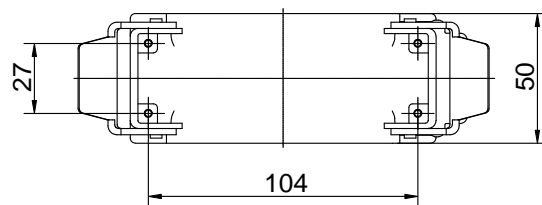

Diritti riservati All rights reserved

Date	04.01.2007	COB 24 BC	Scale	
Sign.		carrier basepl. x mount. on DIN EN60715	1:2	