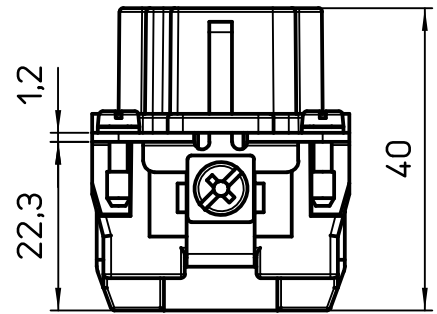

A

A

B

B

22,3
1,2

40

C

C

Diritti riservati All rights reserved

Dimensions in mm

Simplified representation with dimensions without tolerance

Original Size A4

Date 20/03/23

Sign. G.Renna

CQEYF 46

female insert, AXYR®, 46P + PE, 16A 500V, silver plated contacts

Scale 1:1