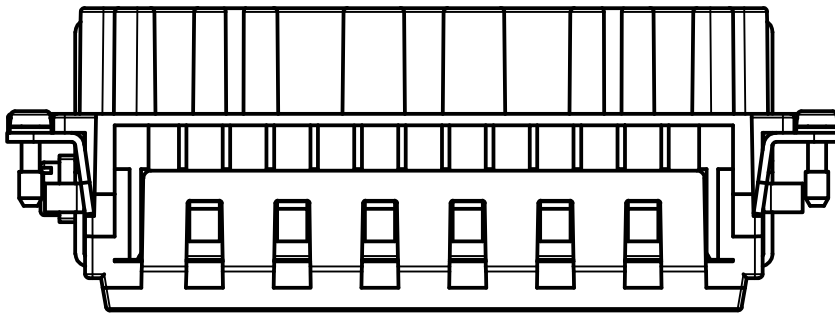

A

A

B

B

22,3
1,2

40

C

C

Diritti riservati All rights reserved

Dimensions in mm

Simplified representation with dimensions without tolerance

Original Size A4

Date 20/03/23

Sign. G.Renna

CQEYF 46

female insert, AXYR®, 46P + PE, 16A 500V, silver plated contacts

Scale 1:1