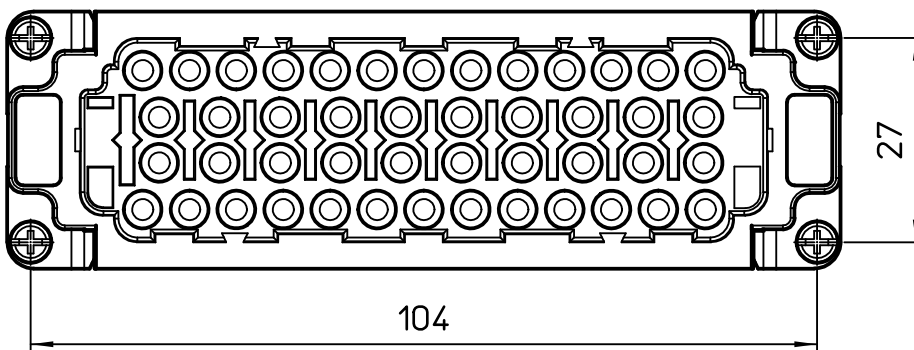

A

A

B

B

22,3
1,2

40

C

C

Diritti riservati All rights reserved

Dimensions in mm

Simplified representation with dimensions without tolerance

Original Size A4

Date 20/03/23

Sign. G.Renna

CQEYF 46

female insert, AXYR®, 46P + PE, 16A 500V, silver plated contacts

Scale 1:1