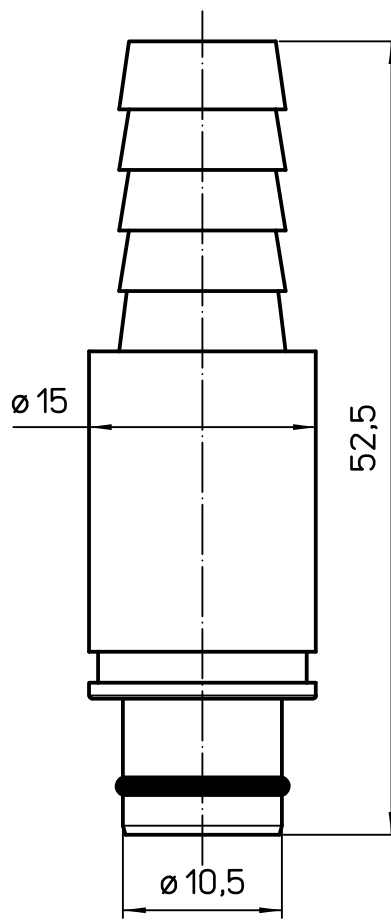

Diritti riservati All rights reserved

B

B