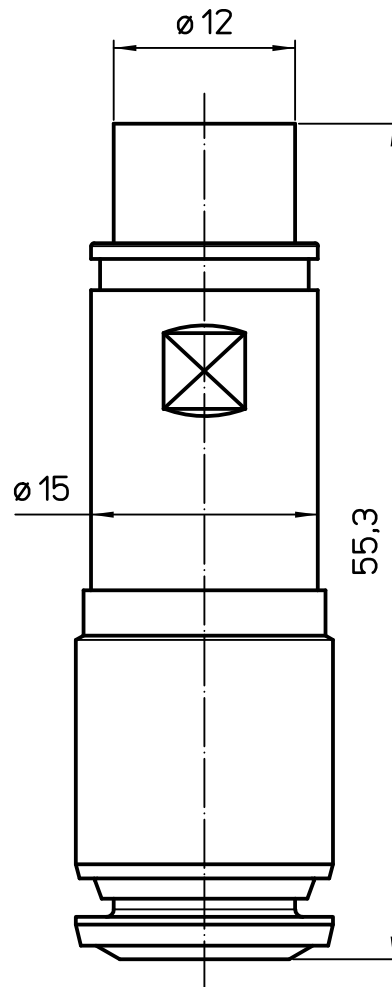

A

A

B

B

C

C

Diritti riservati All rights reserved

REV.	DATE	SIGNATURE		
Dimensions in mm		Simplified representation with dimensions without tolerance		
Original Size A4		CX 10 MPQF		Scale 2:1 
Date 19/01/23		Female metal pneumatic contact, straight, with quick-fitting tube outer $\varnothing$ 10 mm		
Sign. S.Diasparra		without shut-off valve		