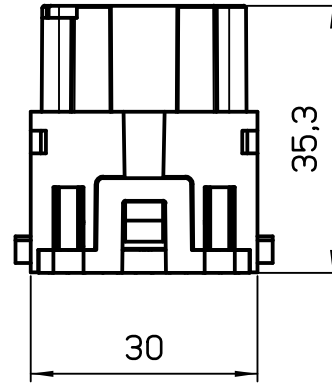

A

Diritti riservati All rights reserved

B

C

	Dimensions in mm
Original Size A4	
Date 22/03/23	
Sign. G.Renna	

Simplified representation with dimensions without tolerance

CX 12 DYF
 Modular unit, female insert, AXYS®, 12P, 10A 250V, silver plated contacts

Scale
 1:1