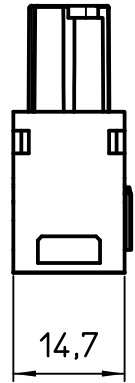

A

Diritti riservati All rights reserved

B

C

	Dimensions in mm
Original Size A4	
Date 22/03/23	
Sign. G.Renna	

Simplified representation with dimensions without tolerance

CX 12 DYF
 Modular unit, female insert, AXYS®, 12P, 10A 250V, silver plated contacts

Scale
 1:1