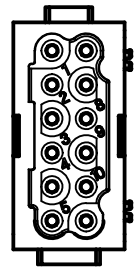

A

Diritti riservati All rights reserved

B

C

	Dimensions in mm
Original Size A4	
Date 22/03/23	
Sign. G.Renna	

Simplified representation with dimensions without tolerance

CX 12 DYF
 Modular unit, female insert, AXYS®, 12P, 10A 250V, silver plated contacts

Scale
 1:1