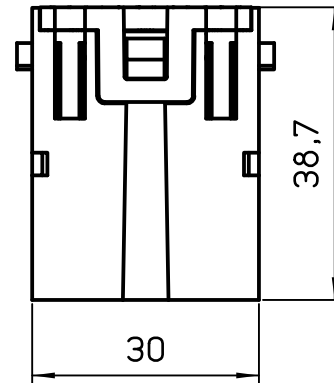

A

Diritti riservati All rights reserved

B

C

	Dimensions in mm
Original Size A4	
Date 22/03/23	
Sign. G.Renna	

Simplified representation with dimensions without tolerance

CX 12 DYM
 Modular unit, female insert, AXYR®, 12P, 10A 250V, silver plated contacts

Scale
 1:1