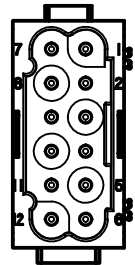

A

Diritti riservati All rights reserved

B

C

	Dimensions in mm
Original Size A4	
Date 22/03/23	
Sign. G.Renna	

Simplified representation with dimensions without tolerance

CX 12 DYM
 Modular unit, female insert, AXYR®, 12P, 10A 250V, silver plated contacts

Scale
 1:1