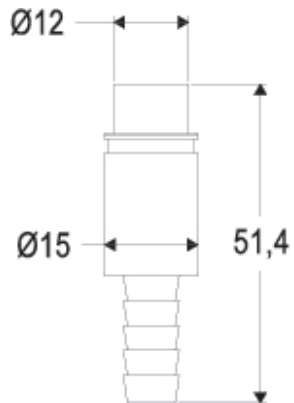

Part number

CX 8.0 MPF

Catalogue drawings

Notes

AVAILABLE FROM: JUNE 2023

California Proposition 65 Information

WARNING

This product can expose you to nickel compounds, known to the State of California to cause cancer and/or reproductive toxicity. For more information go to www.P65Warnings.ca.gov.

Dimensions shown in mm are not binding and may be changed without notice.