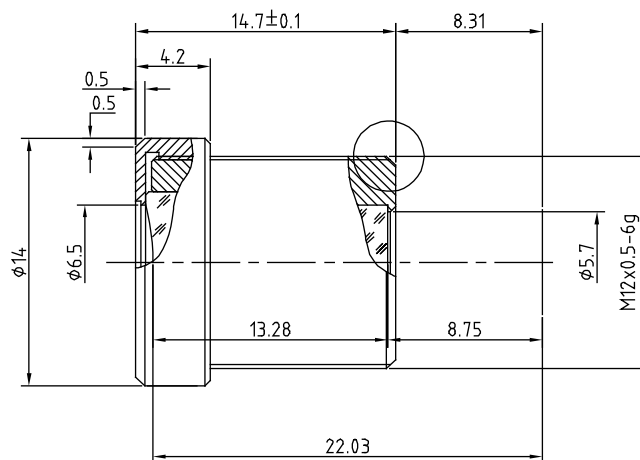

### Order Numbers

- 2000035177 (without IR cut filter)
- 2000035178 (with IR cut filter)

### Key Features

- S-mount lens with optimum price/performance ratio
- 1/3" lens with fixed focal length of 6.0 mm and fixed iris of f/1.8
- Available with IR cut filter (for color cameras) or without IR cut filter (for mono cameras)

Technical Specifications	
Image Circle	1/3"
Focal Length	6.0 mm
Aperture	f/1.8
Iris Type	fixed
MOD	200 mm
Resolution	MP
Angle of View (D / H / V)	60° / 48° / 34.5°
Back Focal Length	8.75 mm
Mount	M12x0.5-6g

(Dimensions in mm)