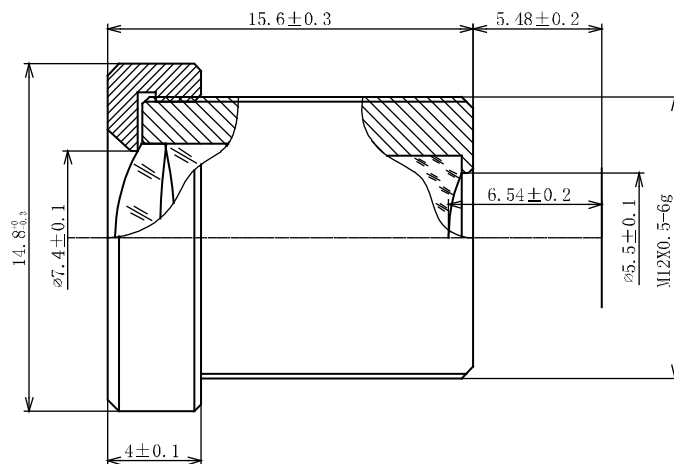

Lens Evetar M13B1218 F1.8 f12mm 1/3"

Order Numbers

- 2000035181 (without IR cut filter)
- 2000035182 (with IR cut filter)

Key Features

- S-mount lens with optimum price/performance ratio
- 1/3" lens with fixed focal length of 12.0 mm and fixed iris of f/1.8
- Available with IR cut filter (for color cameras) or without IR cut filter (for mono cameras)

Technical Specifications	
Image Circle	1/3"
Focal Length	12.0 mm
Aperture	f/1.8
Iris Type	fixed
MOD	200 mm
Resolution	MP
Angle of View (D / H / V)	28.4° / 22.7° / 17.2°
Back Focal Length	6.54 mm
Mount	M12x0.5-6g

(Dimensions in mm)