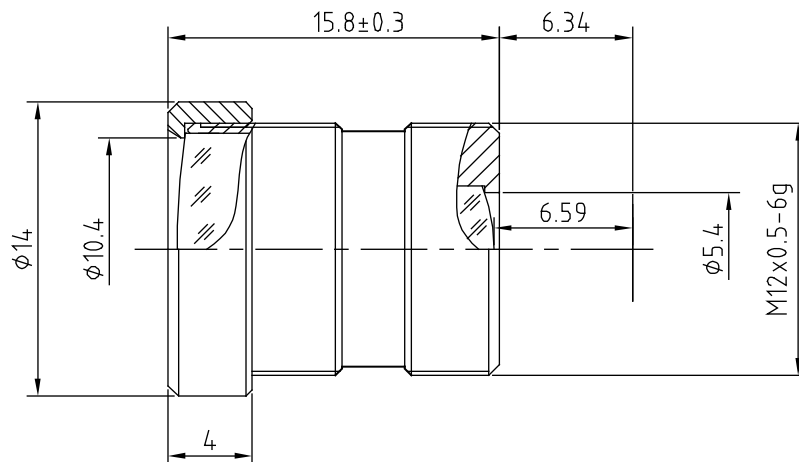

Lens Evetar M13B1618 F1.8 f16mm 1/3"

Order Numbers

- 2000035183** (without IR cut filter)
- 2000035184** (with IR cut filter)

Key Features

- S-mount lens with optimum price/performance ratio
- 1/3" lens with fixed focal length of 16.0 mm and fixed iris of f/1.8
- Available with IR cut filter (for color cameras) or without IR cut filter (for mono cameras)

Technical Specifications	
Image Circle	1/3"
Focal Length	16.0 mm
Aperture	f/1.8
Iris Type	fixed
MOD	200 mm
Resolution	MP
Angle of View (D / H / V)	21° / 16.4° / 12.5°
Back Focal Length	6.59 mm
Mount	M12x0.5-6g

(Dimensions in mm)