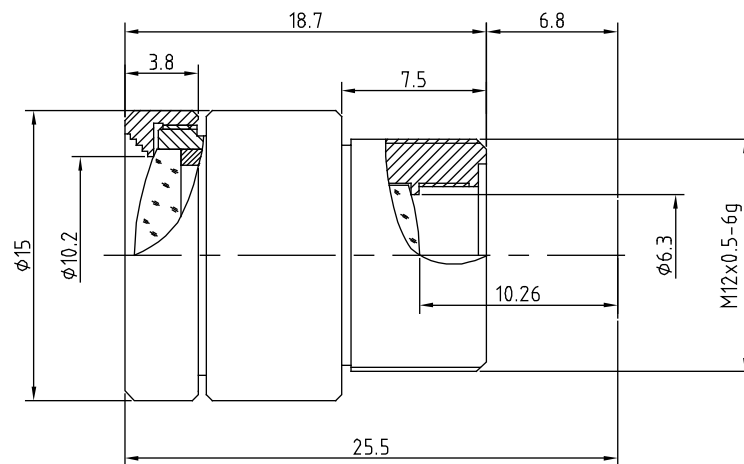

Lens Evetar M12B2524 F2.4 f25mm 1/2"

Order Numbers

- 2000036376** (without IR cut filter)
- 2000036377** (with IR cut filter)

Key Features

- S-mount lens with optimum price/performance ratio
- 1/2" lens with fixed focal length of 25.0 mm and fixed iris of f/2.4
- Available with IR cut filter (for color cameras) or without IR cut filter (for mono cameras)

Technical Specifications	
Image Circle	1/2"
Focal Length	25.0 mm
Aperture	f/2.4
Iris Type	fixed
MOD	400 mm
Resolution	4 MP – 180 lp/mm
Angle of View (D / H / V)	18° / 14.3° / 11°
Back Focal Length	10.26 mm
Mount	M12x0.5-6g

(Dimensions in mm)