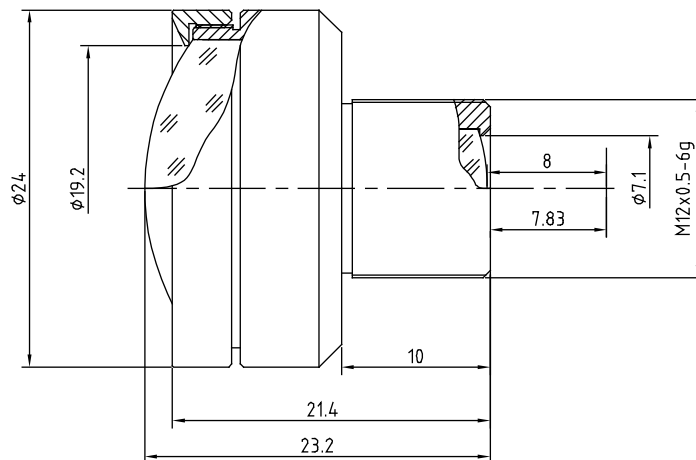

Lens Evetar M118B0418 F1.8 f4mm 1/1.8"

Order Numbers

- 2000036384** (without IR cut filter)
- 2000036385** (with IR cut filter)

Key Features

- S-mount lens with optimum price/performance ratio
- 1/1.8" lens with fixed focal length of 4.0 mm and fixed iris of f/1.8
- Available with IR cut filter (for color cameras) or without IR cut filter (for mono cameras)

Technical Specifications	
Image Circle	1/1.8"
Focal Length	4.0 mm
Aperture	f/1.8
Iris Type	fixed
MOD	200 mm
Resolution	MP
Angle of View (D / H / V)	126° / 101° / 76°
Back Focal Length	8.0 mm
Mount	M12x0.5-6g

(Dimensions in mm)