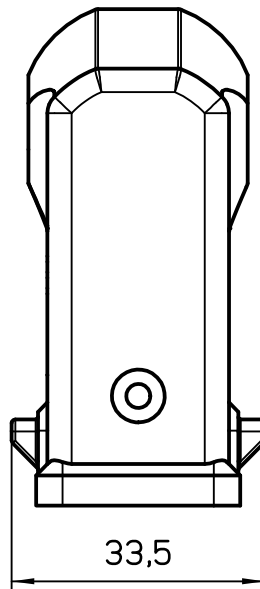

C

C

REV.	DATE	SIGNATURE

Dimensions in mm

Simplified representation with dimensions without tolerance

Original Size A4

Date 18/01/23

Sign. S.Diasparra

MKAS VA25

Metal hood, size "21.21", M25 side entry - EMC

Scale 1:1