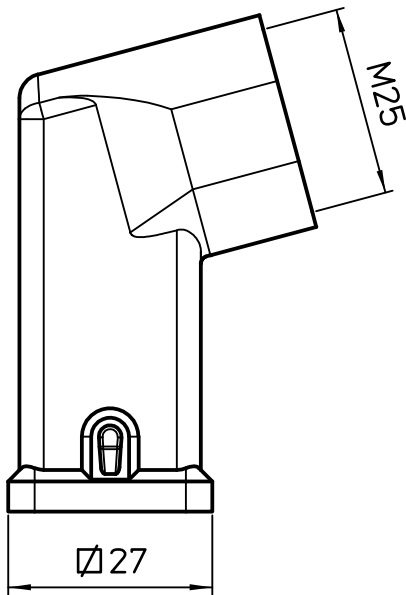

C

C

REV.	DATE	SIGNATURE

Dimensions in mm

Simplified representation with dimensions without tolerance

Original Size A4

Date 18/01/23

Sign. S.Diasparra

MKAS VA25

Metal hood, size "21.21", M25 side entry - EMC

Scale 1:1