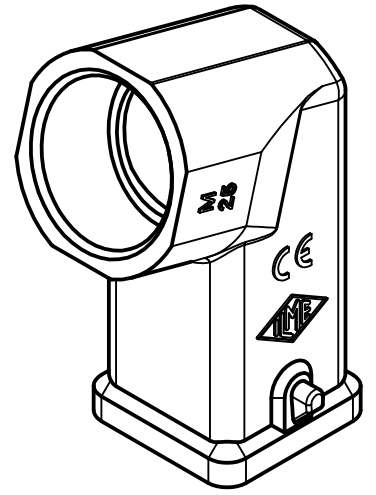

A

A

Diritti riservati All rights reserved

B

B