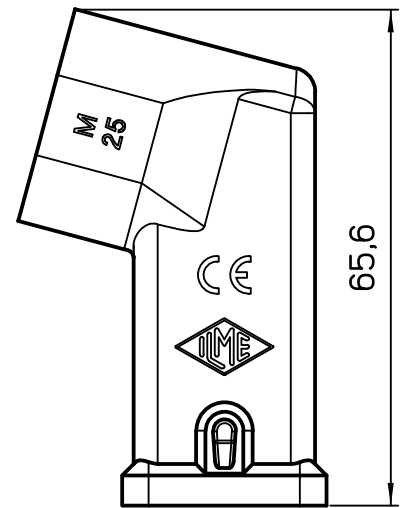

C

C

REV.	DATE	SIGNATURE

Dimensions in mm

Simplified representation with dimensions without tolerance

Original Size A4

Date 18/01/23

Sign. S.Diasparra

MKAS VA25

Metal hood, size "21.21", M25 side entry - EMC

Scale 1:1